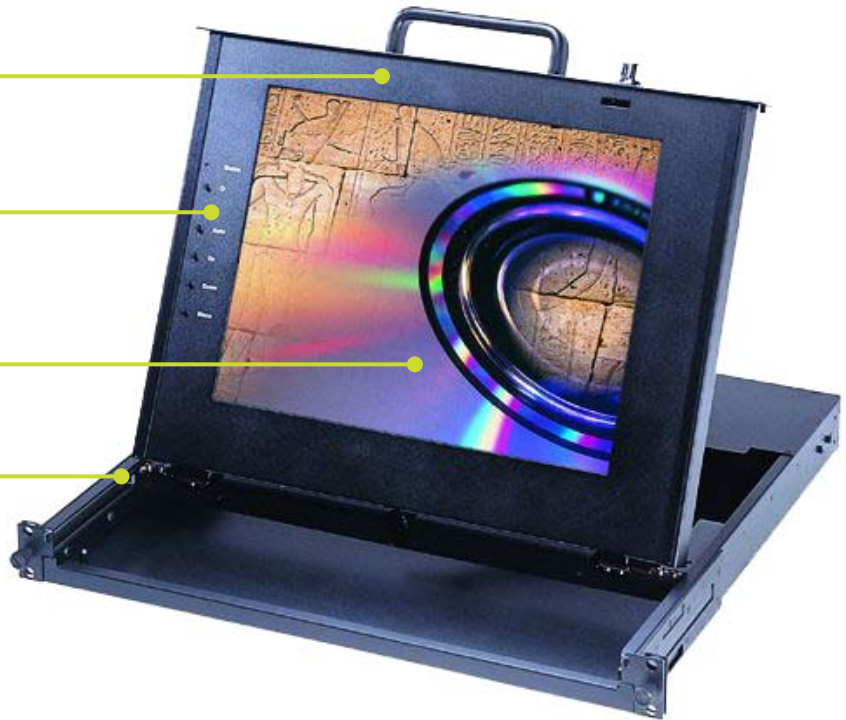

15"/17" Rackmount LCD TFT Monitor

Industrial grade steel housing with aluminum front bezel

Easy to operate On Screen Display controller

15"/17" TFT LCD High quality display protected by tempered glass

Display rail allows users to select the most comfortable visual distance

Introduction

The MEDUSA-B series is designed to provide users with friendly and clear visual monitoring device that can be easily fitted onto standard 19" rack and takes only 1U space. The series supports 15" and 17" bright active matrix TFT LCD display in an elegantly designed 1U heavy duty steel housing with rail to enable users to select the most comfortable visual distance. The LCD supports wide viewing angle R-L and U-D up to 140 degree. Ultra excellent display quality is supported by a maximum contrast ratio of 500:1 and a resolution up to (SXGA) 1280 x 1024 pixels for 19" and 17" version. MEDUSA-B series also support Sun native resolution. It can be connected easily to your computer through standard VGA interface.

Features

- Standard 19" Rackmount 15"/17" bright active matrix TFT LCD Display protected by tempered glass
- High contrast ratio, Wide-viewing angle and high brightness 250 cd/m² from 4-CCFL backlight lamps for high display quality
- On Screen Display (OSD) enable easy adjustment of display image
- Support Sun native resolution
- Low power consumption
- Robust but light and elegantly designed external housing
- Optional Touch-screen function