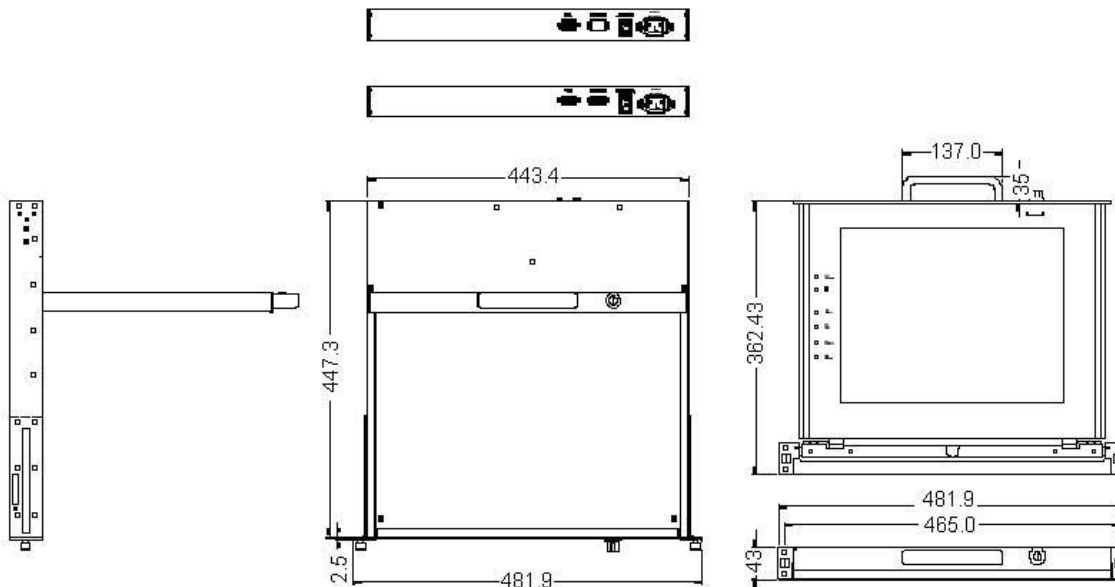

MEDUSA-B Series

Main Specifications

Model	MEDUSA-B117	MEDUSA-B115
Display Size	17"	15"
Panel Type	Active Matrix TFT-LCD	
Resolution	SXGA 1280x1024 (Maximum)	XGA 1024x768 (Maximum)
Pixel Pitch	0.264mmx0.264mm	0.297mmx0.297mm
Viewing Angle (Typical)	R-L view 60°~70° U-D view 45°~60°	R-L view 130° U-D view 100°
Contrast Ratio	450:1	400:1
Brightness	white 250cd/m2	
Backlight	4 lamps	2 lamps
Colors	16.2M	16M
Cables	VGA cable	
Sync	45 ~ 80KHz	
Power Source	100 ~240 VAC	
Power Consumption	19.05W	10.41W
Temperature	Operating: 0° ~ 50° Storage: -20°~ 60°	
Humidity	10% ~ 90%RH	
Dimensions	455 x 450 x 44 mm	
Weight	11.4kgs	11.0kgs
Touch Panel	5-wire resistive USB interface	

Technical Drawings

Ordering Information

MEDUSA-B117	17" Rackmount TFT LCD Monitor - Black
MEDUSA-B117T	17" Rackmount TFT LCD Monitor with Resistive Touch Screen - Black
MEDUSA-B115	15" Rackmount TFT LCD Monitor - Black
MEDUSA-B115T	15" Rackmount TFT LCD Monitor with Resistive Touch Screen - Black

12F-3 No 77 Shin Tai Wu Road Sec 1, 221 Hsi Chi, Taipei Hsien, Taiwan, ROC

Telephone: +886-2-2698-3280 / Fax: +886-2-2698-3304

Sales: sales@aicsys.com / Technical Support: support@aicsys.com / Website: <http://www.aicsys.com>